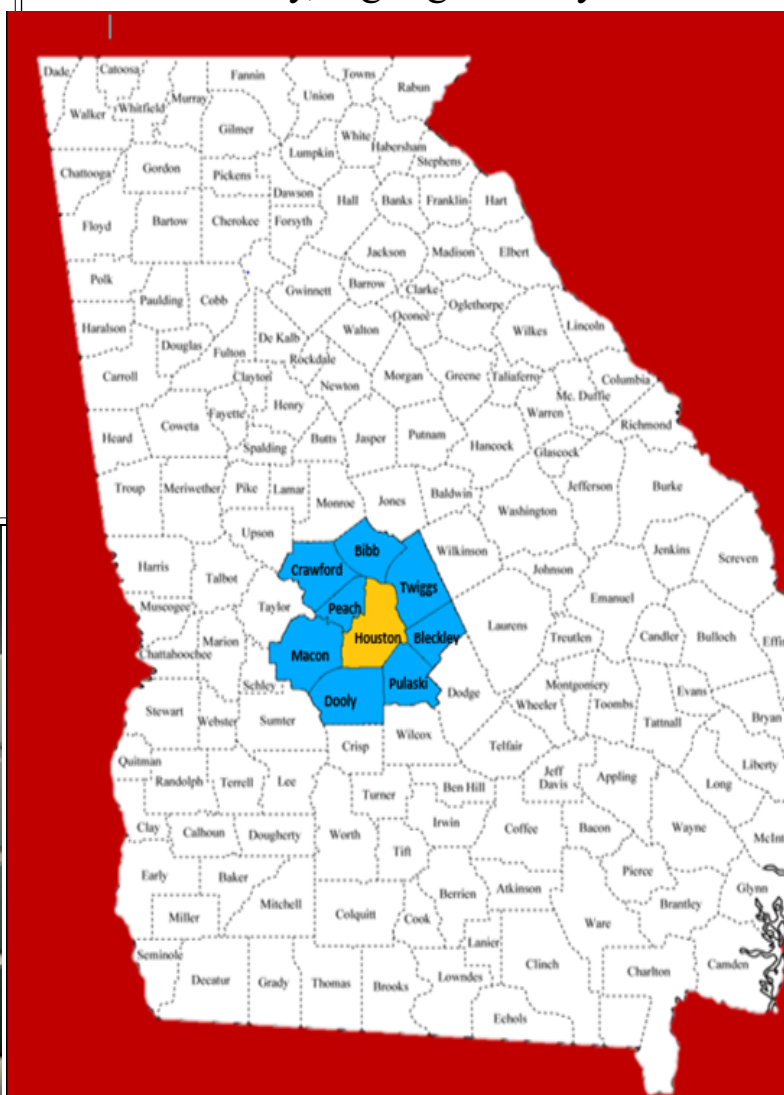

ready.ga.gov

Ready. Georgia

If the above are not realistic options then do your best to find most ideal shelter location available to you at the moment.

- If outdoors, immediately move indoors for shelter.
- If there is not a building nearby, find the lowest lying point and lie face down, using your hands to cover your neck and head.

Shelter-In-Place

Shelter-In-Place is a response method to a Hazardous Material Incident. Should Shelter-In-Place (SIP) be directed;

- Look for the SIP Safe Room signs located inside buildings.
- If you are inside your billeting room, move to the best location:
  - *Interior Room (ex. Bathroom)
  - *No Exterior Walls
  - *No Windows
- Turn off the A/C in your room. The goal of SIP is to protect you from the air outside.

SIP is temporary in nature. If you are sheltered longer than 2 hours, call the Fire Department at **(478) 222-2900** for guidance. You may also call the "straight talk" line at **(478) 222-0815** for updates on the emergency.

Active Shooter - Lockdown

During an Active Shooter Incident the Command Post will utilize the Installation Warning & Notification System, announcing: **'LOCKDOWN LOCKDOWN LOCKDOWN'**
You should:

- Have an escape route in mind
- Hide out and LOCKDOWN
- Take action: As a last resort
- Record information and dial 911

Georgia County Map

Weather Watches and Warnings are announced by counties. You are currently in Houston County, highlighted in yellow.

U.S. AIR FORCE AFEM EMERGENCY NOTIFICATION SIGNALS		
IF YOU HEAR	THIS INDICATES	INDIVIDUAL ACTIONS
3-5 Minute Steady Tone	A Disaster/Incident is Imminent or in Progress	• Be Alert • Take Cover or Evacuate to Safety • Follow Instructions • Account For Personnel
3-5 Minute Wavering Tone	An Attack/Hostile Act is Imminent or in Progress	• Be Alert • Execute Security Measures • Follow Instructions • Account For Personnel
Lockdown (Location) Lockdown Phrase Repeats 3 Times	Active Shooter Incident is in Progress	• Remain Calm • Implement Lockdown Procedures Based on Your Location
Voice Announcement	Immediate Disaster or Threat has Ended	• Remain Alert • Account For Personnel • Report Hazards, Injuries, and Damage

Emergency Procedures

Call 911

- If using a RAFB phone line, dialing **911** will call the **On Base Emergency Line**.
- If using cell phone while on base dialing **911** will call the **Houston County Emergency Line**.
- You can call Robins AFB Emergency line directly by dialing **(478) 222-2900**.
- Provide nature/type of emergency.
- Follow directions of the first responders (SFS, Fire Department and Medical).
- Evacuate Facility if directed.
- **DO NOT** endanger yourself or your wingman by delaying your movement.
- Report to your supervisor/family for personnel accountability.